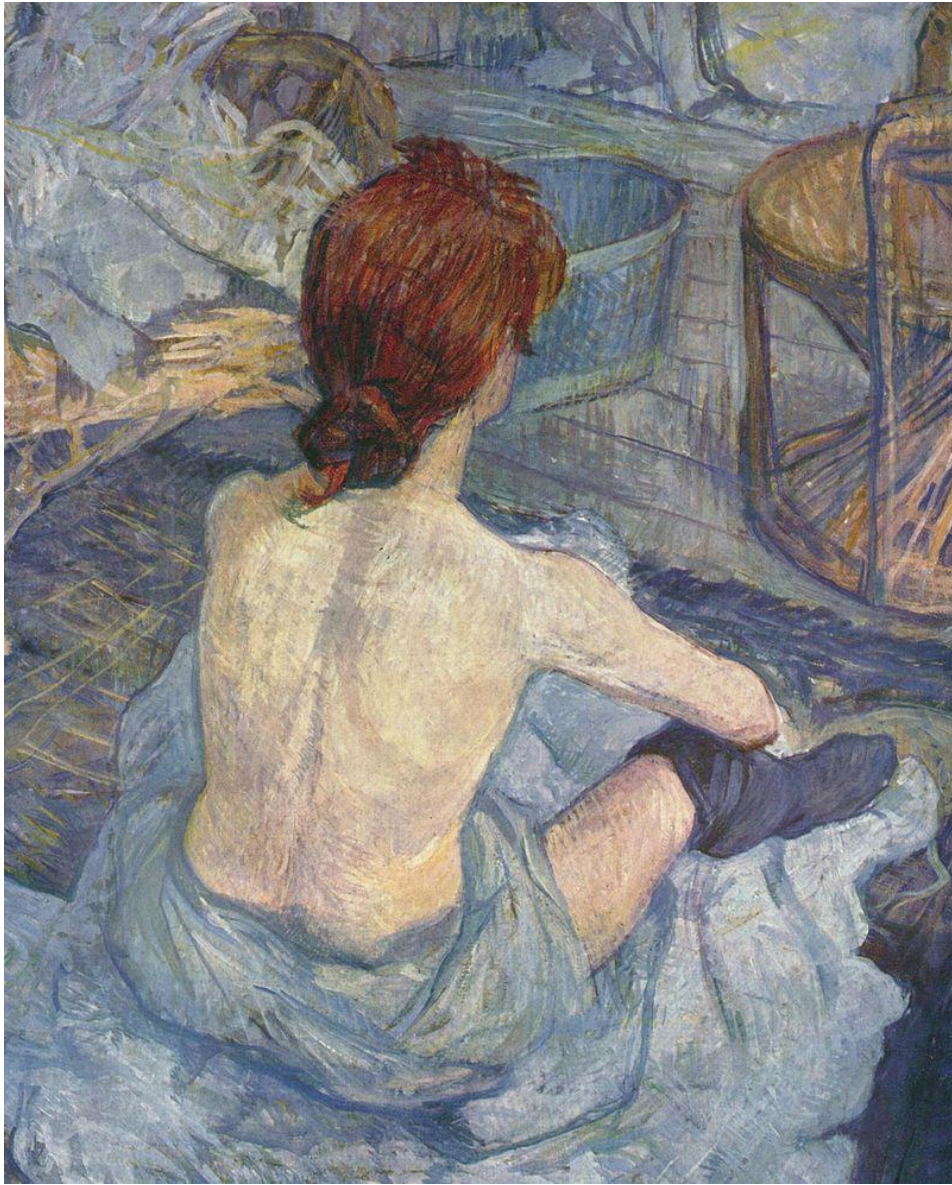

Influences ON Picasso

Henri de Toulouse Lautrec

Eduard Munch

Lautrec

La Toilette, 1896

Lautrec

**Self Portrait in the
Crowd at the
Moulin Rouge,**

1892

Lautrec

The clownsse
Cha-U-Kao at the
Moulin Rouge
(1895)

"Death in the Sickroom"

[1895]

Edvard Munch

Munch
"The Dance of Life"
(1899-1900)